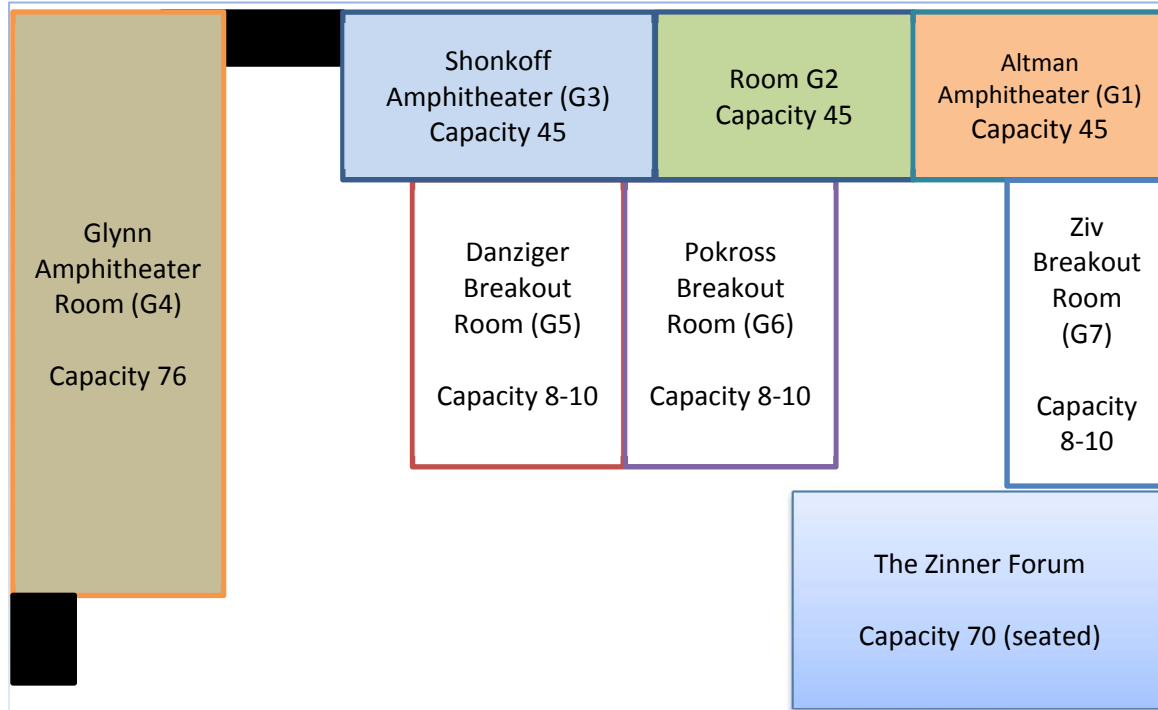

Heller Room Layout

Schneider layout (bottom floor):

Breakout Rooms/Classrooms:

Conference Rooms:

KEY

HB = Heller-Brown Building

SCH = Schneider Family Building

Heller Room Layout

Heller-Brown layout (bottom floor):