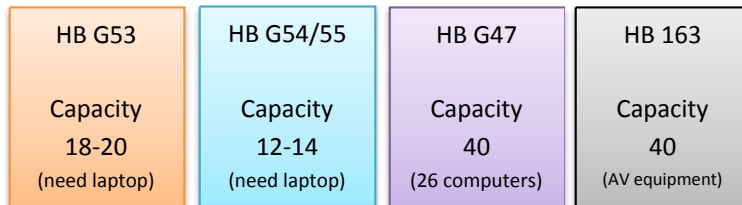

Heller Room Layout

Schneider layout (bottom floor):

Breakout Rooms/Classrooms:

Conference Rooms:

KEY

HB = Heller-Brown Building

SCH = Schneider Family Building

Heller Room Layout

Heller-Brown layout (bottom floor):