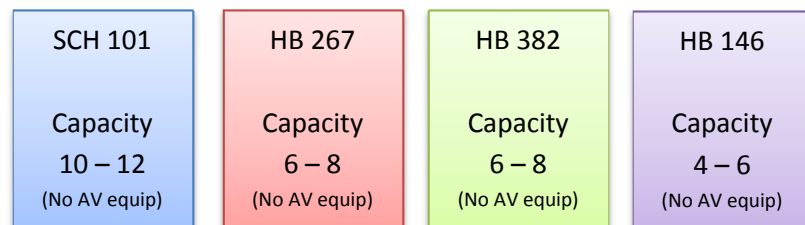

Heller Room Layout

Schneider layout (bottom floor):

Breakout Rooms/Classrooms:

Conference Rooms:

KEY

HB = Heller-Brown Building

SCH = Schneider Family Building

Heller Room Layout

Heller-Brown layout (bottom floor):